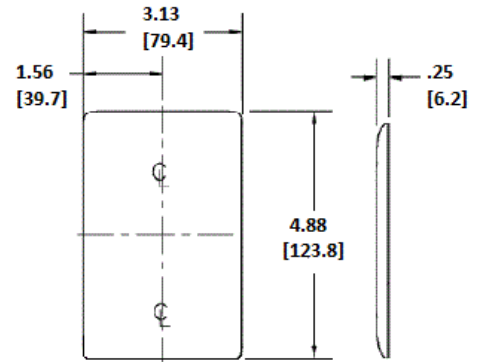

Wallplates Duplex Receptacle Wallplates

HUBBELL

Features

- Reinforcement ribs for extra strength
- Captive screw feature holds mounting screw in place
- High-impact, self-extinguishing nylon material

Ordering Information

Description	Color	Catalog No.	UPC
1-Gang, Duplex Opening, Mid-Size	Gray	NPJ8GY	883778106408

Listings

UL Listed
CSA Certified

Specifications

Plate Material	Nylon
Plate Type	1-Gang
Plate Openings	Duplex Receptacle
Mounting Screws	Steel painted, slotted head
Appearance	Smooth