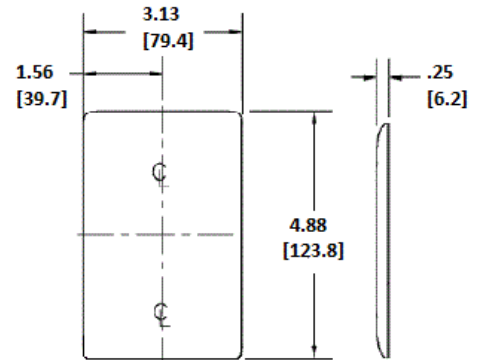

### Specifications

Plate Material	Nylon
Plate Type	1-Gang
Plate Openings	Duplex
Mounting Screws	Steel painted, slotted head
Appearance	Smooth

### Online Resources

Customer Use Drawing  
eCatalog

Dimensions in Inches (mm)

Hubbell Wiring Device-Kellems • Hubbell Incorporated (Delaware) • 40 Waterview Drive • Shelton, CT 06484

Phone (800) 288-6000 • Fax (800) 255-1031 • Specifications subject to change without notice.