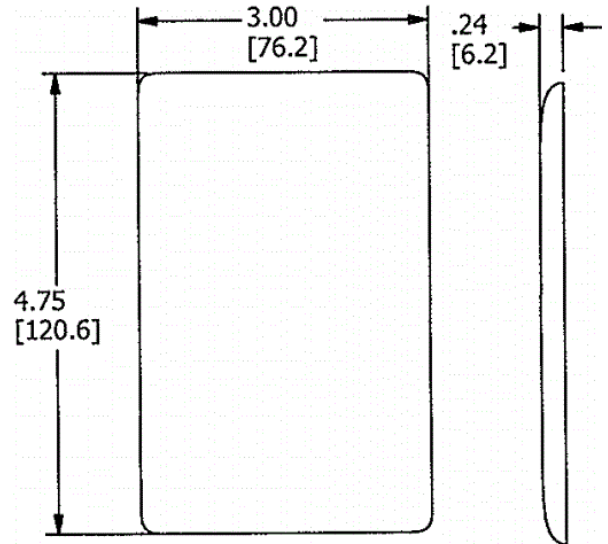

Ordering Information

Description	Color	UPC	Catalog Number
Snap-On Screwless Wallplates	Light Almond	883778306433	NPS1LA

Listings

UL and CSA

Specifications

Cover and Base Material	Polycarbonate
Plate Type	1-Gang
Screws Subplate	Captive Stainless Steel

Online Resources

[eCatalog](#)

Dimensions in Inches (mm)

Hubbell Wiring Device-Kellems • Hubbell Incorporated (Delaware) • 40 Waterview Drive • Shelton, CT 06484

Phone (800) 288-6000 • Fax (800) 255-1031 • Specifications subject to change without notice.