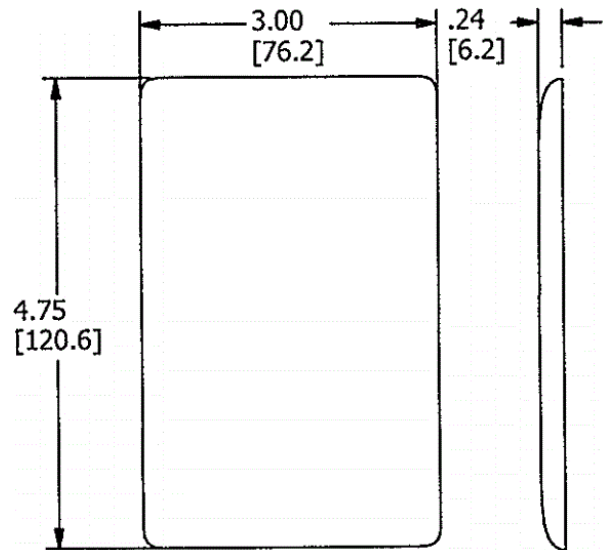

Ordering Information

Description	Color	UPC	Catalog Number
Snap-On Screwless Wallplates	White	883778306402	NPS1W

Listings

UL and CSA

Specifications

Cover and Base Material	Polycarbonate
Plate Type	1-Gang
Screws Subplate	Captive Stainless Steel

Online Resources

[eCatalog](#)

Dimensions in Inches (mm)

Hubbell Wiring Device-Kellems • Hubbell Incorporated (Delaware) • 40 Waterview Drive • Shelton, CT 06484

Phone (800) 288-6000 • Fax (800) 255-1031 • Specifications subject to change without notice.