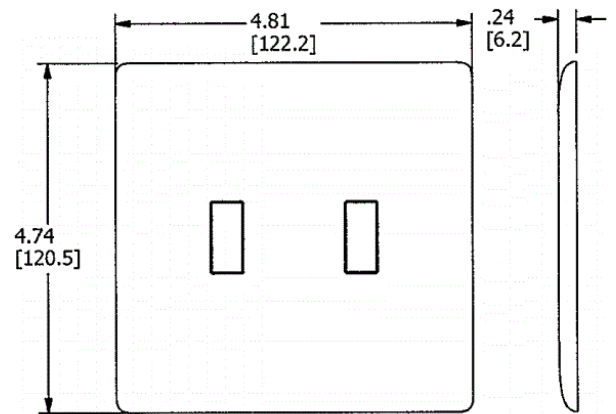

### Ordering Information

Description	Color	UPC	Catalog Number
Snap-On Screwless Wallplates	Ivory	883778306211	NPS262I

### Online Resources

[eCatalog](#)

Dimensions in Inches (mm)

Hubbell Wiring Device-Kellems • Hubbell Incorporated (Delaware) • 40 Waterview Drive • Shelton, CT 06484

Phone (800) 288-6000 • Fax (800) 255-1031 • Specifications subject to change without notice.