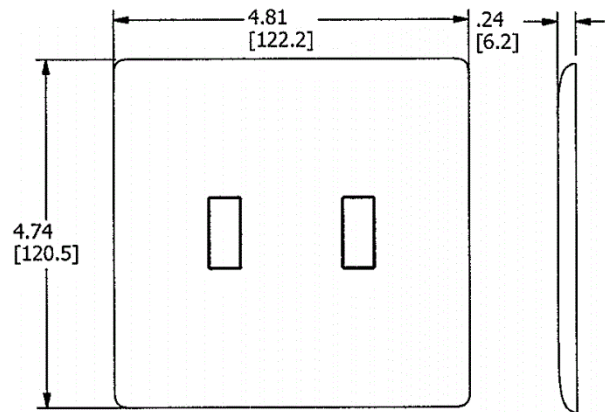

Wallplates

Snap-On Screwless Wallplates

HUBBELL

Features

- Clean, elegant look
- No visible screws
- Snap-on cover plate completely covers sub-plate eliminating dirt build-up around the edges
- Adds a finishing touch to any interior

Ordering Information

Description	Color	UPC	Catalog Number
Snap-On Screwless Wallplates	Light Almond	883778306259	NPS262LA

Listings

UL and CSA

Specifications

Cover and Base Material	Polycarbonate
Plate Type	2-Gang
Screws Subplate	Captive Stainless Steel

Online Resources

[eCatalog](#)

Dimensions in Inches (mm)

Hubbell Wiring Device-Kellems • Hubbell Incorporated (Delaware) • 40 Waterview Drive • Shelton, CT 06484

Phone (800) 288-6000 • Fax (800) 255-1031 • Specifications subject to change without notice.