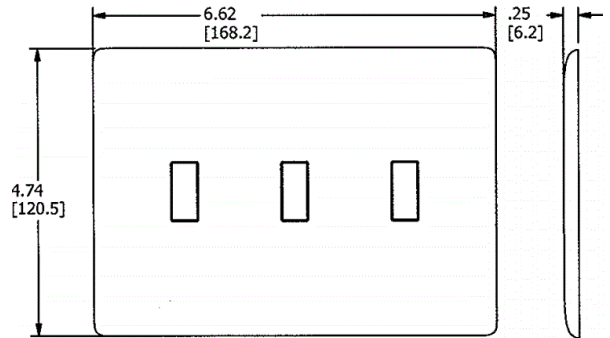

Ordering Information

Description	Color	UPC	Catalog Number
Snap-On Screwless Wallplates	Light Almond	883778306310	NPS263LA

Listings

UL and CSA

Specifications

Cover and Base Material	Polycarbonate
Plate Type	3-Gang
Screws Subplate	Captive Stainless Steel

Online Resources

[eCatalog](#)

Dimensions in Inches (mm)

Hubbell Wiring Device-Kellems • Hubbell Incorporated (Delaware) • 40 Waterview Drive • Shelton, CT 06484

Phone (800) 288-6000 • Fax (800) 255-1031 • Specifications subject to change without notice.