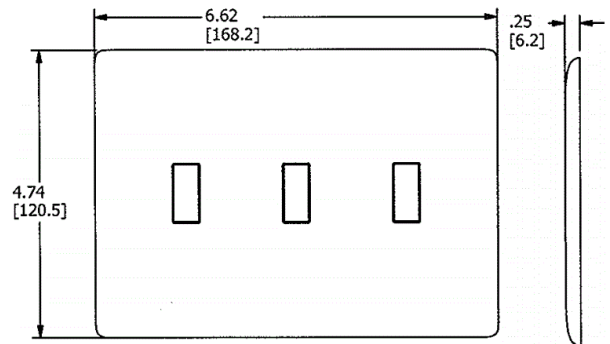

Ordering Information

Description	Color	UPC	Catalog Number
Snap-On Screwless Wallplates	White	883778306280	NPS263W

Listings

UL and CSA

Specifications

Cover and Base Material	Polycarbonate
Plate Type	3-Gang
Screws Subplate	Captive Stainless Steel

Online Resources

[eCatalog](#)

Dimensions in Inches (mm)

Hubbell Wiring Device-Kellems • Hubbell Incorporated (Delaware) • 40 Waterview Drive • Shelton, CT 06484

Phone (800) 288-6000 • Fax (800) 255-1031 • Specifications subject to change without notice.