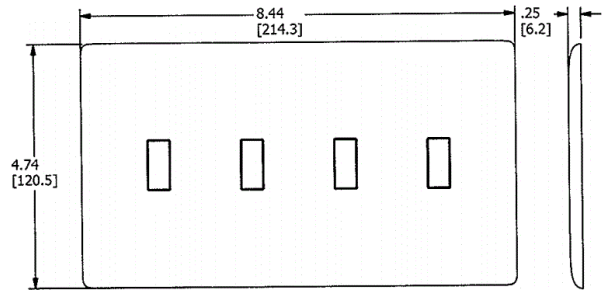

Ordering Information

Description	Color	UPC	Catalog Number
Snap-On Screwless Wallplates	Light Almond	883778306372	NPS264LA

Listings

UL and CSA

Specifications

Cover and Base Material	Polycarbonate
Plate Type	4-Gang
Screws Subplate	Captive Stainless Steel

Online Resources

[eCatalog](#)

Dimensions in Inches (mm)

Hubbell Wiring Device-Kellems • Hubbell Incorporated (Delaware) • 40 Waterview Drive • Shelton, CT 06484

Phone (800) 288-6000 • Fax (800) 255-1031 • Specifications subject to change without notice.