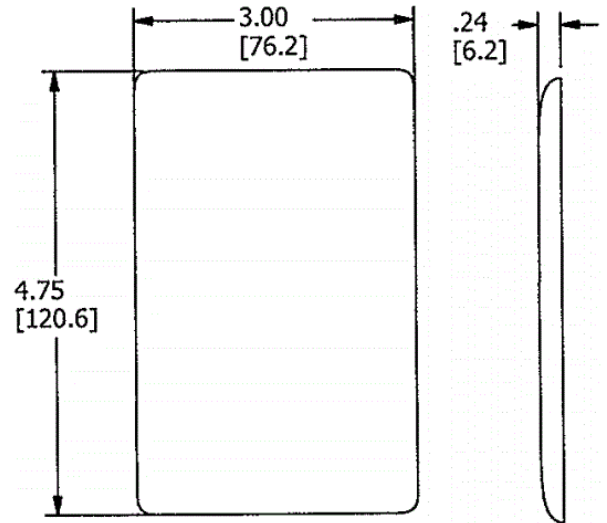

Ordering Information

Description	Color	UPC	Catalog Number
Snap-On Screwless Wallplates	Ivory	883778306150	NPS26I

Listings

UL and CSA

Specifications

Cover and Base Material	Polycarbonate
Plate Type	1-Gang
Screws Subplate	Captive Stainless Steel

Online Resources

[eCatalog](#)

Dimensions in Inches (mm)

Hubbell Wiring Device-Kellems • Hubbell Incorporated (Delaware) • 40 Waterview Drive • Shelton, CT 06484

Phone (800) 288-6000 • Fax (800) 255-1031 • Specifications subject to change without notice.