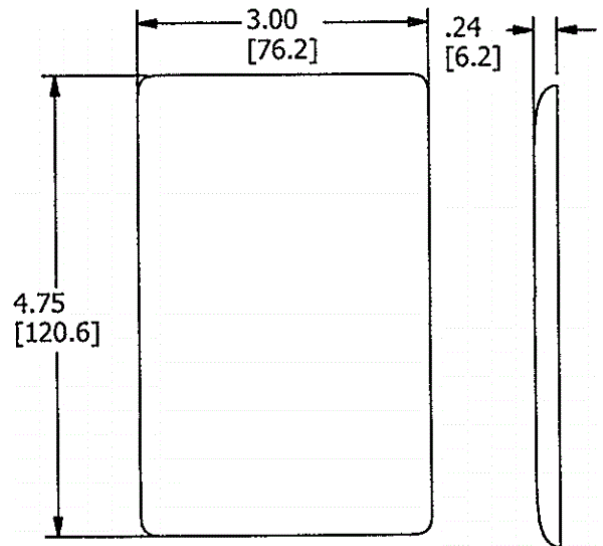

Ordering Information

Description	Color	UPC	Catalog Number
Snap-On Screwless Wallplates	Light Almond	883778306198	NPS26LA

Listings

UL and CSA

Specifications

Cover and Base Material	Polycarbonate
Plate Type	1-Gang
Screws Subplate	Captive Stainless Steel

Online Resources

[eCatalog](#)

Dimensions in Inches (mm)

Hubbell Wiring Device-Kellems • Hubbell Incorporated (Delaware) • 40 Waterview Drive • Shelton, CT 06484

Phone (800) 288-6000 • Fax (800) 255-1031 • Specifications subject to change without notice.