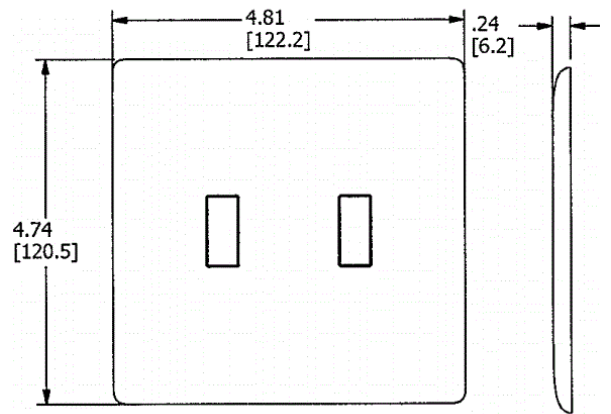

Ordering Information

Description	Color	UPC	Catalog Number
Snap-On Screwless Wallplates	Ivory	883778306457	NPS2I

Listings

UL and CSA

Specifications

Cover and Base Material	Polycarbonate
Plate Type	2-Gang
Screws Subplate	Captive Stainless Steel

Online Resources

[eCatalog](#)

Dimensions in Inches (mm)

Hubbell Wiring Device-Kellems • Hubbell Incorporated (Delaware) • 40 Waterview Drive • Shelton, CT 06484

Phone (800) 288-6000 • Fax (800) 255-1031 • Specifications subject to change without notice.