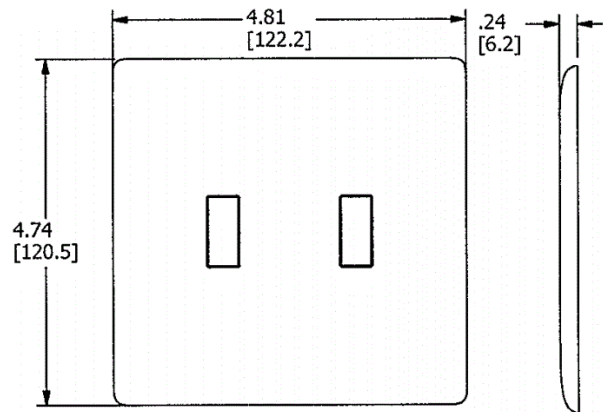

Ordering Information

Description	Color	UPC	Catalog Number
Snap-On Screwless Wallplates	Light Almond	883778306495	NPS2LA

Listings

UL and CSA

Specifications

Cover and Base Material	Polycarbonate
Plate Type	2-Gang
Screws Subplate	Captive Stainless Steel

Online Resources

[eCatalog](#)

Dimensions in Inches (mm)

Hubbell Wiring Device-Kellems • Hubbell Incorporated (Delaware) • 40 Waterview Drive • Shelton, CT 06484

Phone (800) 288-6000 • Fax (800) 255-1031 • Specifications subject to change without notice.