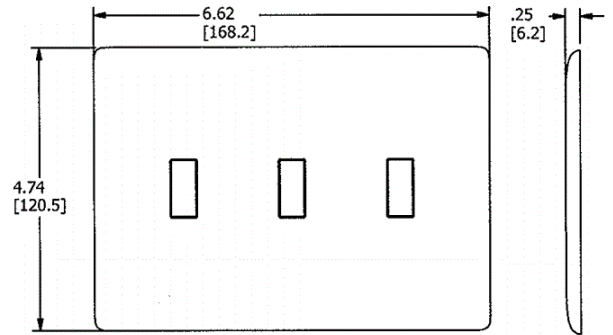

Ordering Information

Description	Color	UPC	Catalog Number
Snap-On Screwless Wallplates	Ivory	883778306518	NPS3I

Listings

UL and CSA

Specifications

Cover and Base Material	Polycarbonate
Plate Type	3-Gang
Screws Subplate	Captive Stainless Steel

Online Resources

[eCatalog](#)

Dimensions in Inches (mm)

Hubbell Wiring Device-Kellems • Hubbell Incorporated (Delaware) • 40 Waterview Drive • Shelton, CT 06484

Phone (800) 288-6000 • Fax (800) 255-1031 • Specifications subject to change without notice.