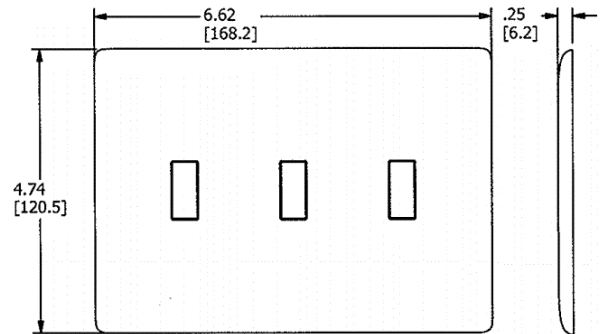

Ordering Information

Description	Color	UPC	Catalog Number
Snap-On Screwless Wallplates	White	883778306525	NPS3W

Listings

UL and CSA

Specifications

Cover and Base Material	Polycarbonate
Plate Type	3-Gang
Screws Subplate	Captive Stainless Steel

Online Resources

[eCatalog](#)

Dimensions in Inches (mm)

Hubbell Wiring Device-Kellems • Hubbell Incorporated (Delaware) • 40 Waterview Drive • Shelton, CT 06484

Phone (800) 288-6000 • Fax (800) 255-1031 • Specifications subject to change without notice.