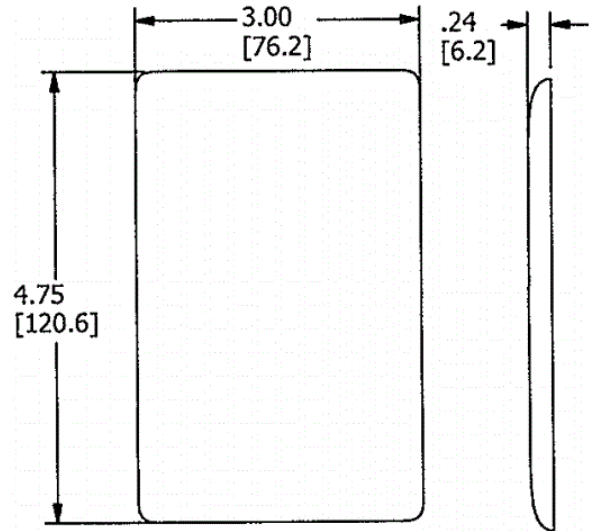

Ordering Information

Description	Color	UPC	Catalog Number
Snap-On Screwless Wallplates	Ivory	883778306631	NPS8I

Listings

UL and CSA

Specifications

Cover and Base Material	Polycarbonate
Plate Type	1-Gang
Screws Subplate	Captive Stainless Steel

Online Resources

[eCatalog](#)

Dimensions in Inches (mm)

Hubbell Wiring Device-Kellems • Hubbell Incorporated (Delaware) • 40 Waterview Drive • Shelton, CT 06484

Phone (800) 288-6000 • Fax (800) 255-1031 • Specifications subject to change without notice.