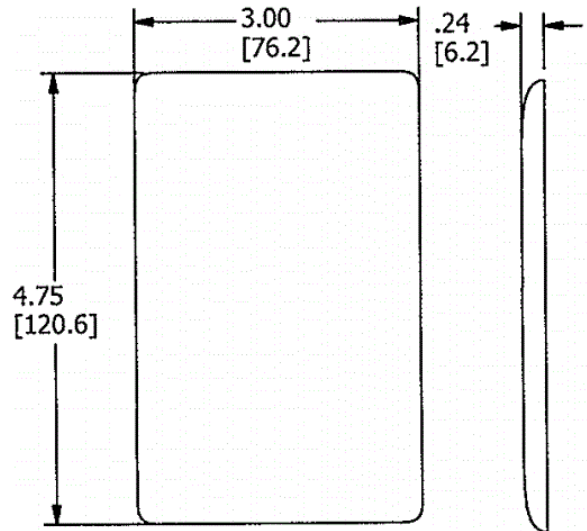

Ordering Information

Description	Color	UPC	Catalog Number
Snap-On Screwless Wallplates	Light Almond	883778306679	NPS8LA

Listings

UL and CSA

Specifications

Cover and Base Material	Polycarbonate
Plate Type	1-Gang
Screws Subplate	Captive Stainless Steel

Online Resources

[eCatalog](#)

Dimensions in Inches (mm)

Hubbell Wiring Device-Kellems • Hubbell Incorporated (Delaware) • 40 Waterview Drive • Shelton, CT 06484

Phone (800) 288-6000 • Fax (800) 255-1031 • Specifications subject to change without notice.