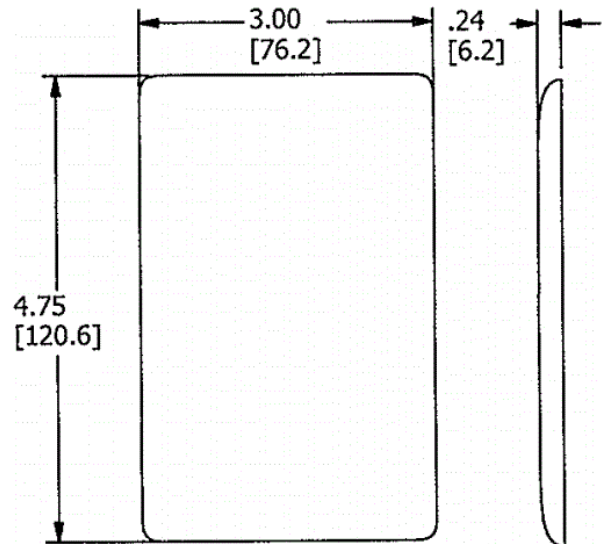

Ordering Information

Description	Color	UPC	Catalog Number
Snap-On Screwless Wallplates	White	883778306648	NPS8W

Listings

UL and CSA

Specifications

Cover and Base Material	Polycarbonate
Plate Type	1-Gang
Screws Subplate	Captive Stainless Steel

Online Resources

[eCatalog](#)

Dimensions in Inches (mm)

Hubbell Wiring Device-Kellems • Hubbell Incorporated (Delaware) • 40 Waterview Drive • Shelton, CT 06484

Phone (800) 288-6000 • Fax (800) 255-1031 • Specifications subject to change without notice.