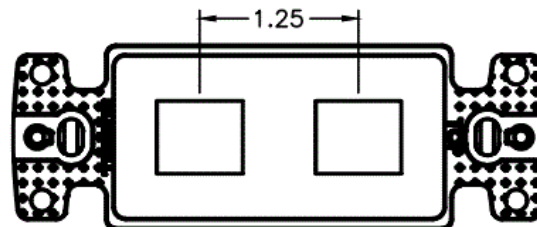

netSELECT

Wallplates

Decorator Frame

Features

- Fit Industry Standard Rectangular (GFCI) Style Openings
- Accept All Hubbell Jacks and Audio/Video Connectors
- Instant Communication Mounting Capabilities Within a Rectangular (GFCI) or Duplex Electrical Design
- Tamper-Resistant, Rear Keystone Mounting

Ordering Information

Description	Color	UPC Number	CatalogNumber
Decorator Frames, 2-Port	Gray	883778501029	NS612GY

Listings

UL Listed
CSA Certified
RoHS Compliant

Specifications

Material	High-Impact Thermoplastic
Finish	High Gloss
Mounting	Tamper-resistant, flush keystone

Applications

Standard residential and commercial NEMA rectangular "GFCI" style face plates
Fire-rated poke through with pedestal
Surface Raceway
Service poles and in-floor boxes

Complementary Products

Decorator Wallplate	NP26GY
---------------------	--------

Online Resources

eCatalog

HUBBELL

NS612x
2-PORT FRAME

Dimensions in Inches (mm)

Hubbell Wiring Device-Kellems • Hubbell Incorporated (Delaware) • 40 Waterview Drive • Shelton, CT 06484

Phone (800) 288-6000 • Fax (800) 255-1031 • Specifications subject to change without notice.