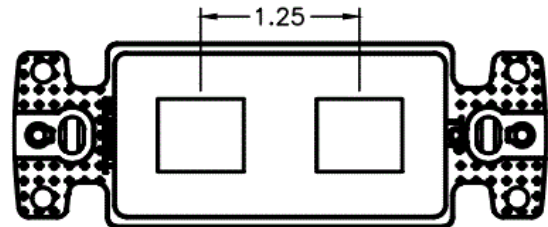

netSELECT

Wallplates

Decorator Frame

Features

- Fit Industry Standard Rectangular (GFCI) Style Openings
- Accept All Hubbell Jacks and Audio/Video Connectors
- Instant Communication Mounting Capabilities Within a Rectangular (GFCI) or Duplex Electrical Design
- Tamper-Resistant, Rear Keystone Mounting

Ordering Information

Description	Color	UPC Number	CatalogNumber
Decorator Frames, 2-Port	Ivory	883778500992	NS612I

Listings

UL Listed
CSA Certified
RoHS Compliant

Specifications

Material	High-Impact Thermoplastic
Finish	High Gloss
Mounting	Tamper-resistant, flush keystone

Applications

Standard residential and commercial NEMA rectangular "GFCI" style face plates
Fire-rated poke through with pedestal
Surface Raceway
Service poles and in-floor boxes

Complementary Products

Decorator Wallplate	NP26I

Online Resources

eCatalog

HUBBELL

NS612x
2-PORT FRAME

Dimensions in Inches (mm)

Hubbell Wiring Device-Kellems • Hubbell Incorporated (Delaware) • 40 Waterview Drive • Shelton, CT 06484

Phone (800) 288-6000 • Fax (800) 255-1031 • Specifications subject to change without notice.