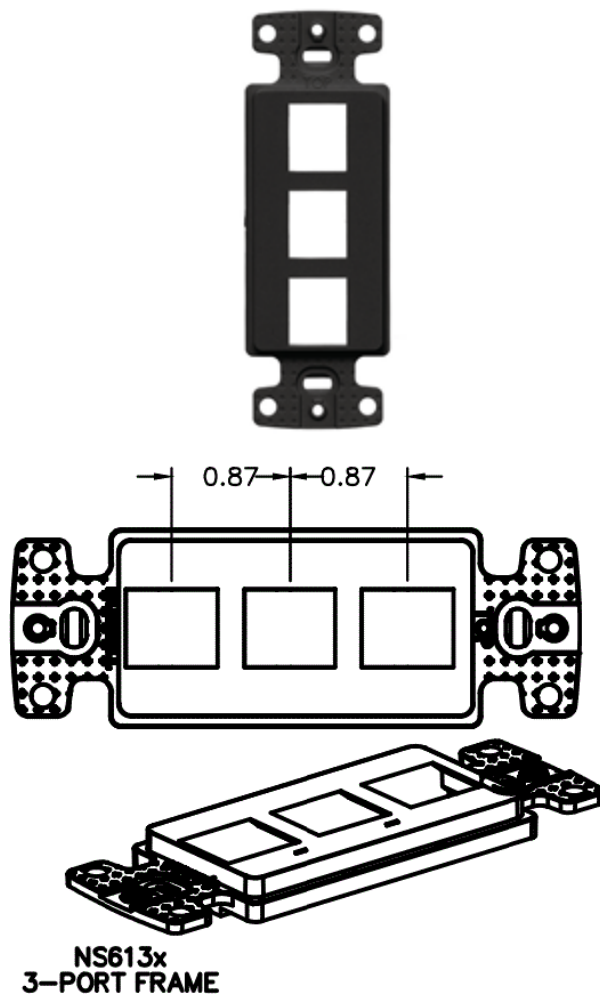

netSELECT

Wallplates

Decorator Frame

Features

- Fit Industry Standard Rectangular (GFCI) Style Openings
- Accept All Hubbell Jacks and Audio/Video Connectors
- Instant Communication Mounting Capabilities Within a Rectangular (GFCI) or Duplex Electrical Design
- Tamper-Resistant, Rear Keystone Mounting

Ordering Information

Description	Color	UPC Number	CatalogNumber
Decorator Frames, 3-Port	Black	883778501081	NS613BK

Listings

UL Listed
CSA Certified
RoHS Compliant

Specifications

Material	High-Impact Thermoplastic
Finish	High Gloss
Mounting	Tamper-resistant, flush keystone

Applications

Standard residential and commercial NEMA rectangular "GFCI" style face plates
Fire-rated poke through with pedestal
Surface Raceway
Service poles and in-floor boxes

Complementary Products

Decorator Wallplate	NP26BK

Online Resources

eCatalog

HUBBELL

Dimensions in Inches (mm)

Hubbell Wiring Device-Kellems • Hubbell Incorporated (Delaware) • 40 Waterview Drive • Shelton, CT 06484

Phone (800) 288-6000 • Fax (800) 255-1031 • Specifications subject to change without notice.