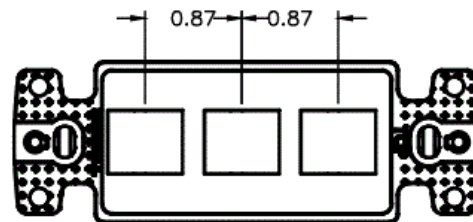

netSELECT

Wallplates

Decorator Frame

Features

- Fit Industry Standard Rectangular (GFCI) Style Openings
- Accept All Hubbell Jacks and Audio/Video Connectors
- Instant Communication Mounting Capabilities Within a Rectangular (GFCI) or Duplex Electrical Design
- Tamper-Resistant, Rear Keystone Mounting

Ordering Information

Description	Color	UPC Number	CatalogNumber
Decorator Frames, 3-Port	Gray	883778501074	NS613GY

Listings

UL Listed
CSA Certified
RoHS Compliant

Specifications

Material	High-Impact Thermoplastic
Finish	High Gloss
Mounting	Tamper-resistant, flush keystone

Applications

Standard residential and commercial NEMA rectangular "GFCI" style face plates
Fire-rated poke through with pedestal
Surface Raceway
Service poles and in-floor boxes

Complementary Products

Decorator Wallplate	NP26GY
---------------------	--------

Online Resources

eCatalog

HUBBELL

Dimensions in Inches (mm)

Hubbell Wiring Device-Kellems • Hubbell Incorporated (Delaware) • 40 Waterview Drive • Shelton, CT 06484

Phone (800) 288-6000 • Fax (800) 255-1031 • Specifications subject to change without notice.