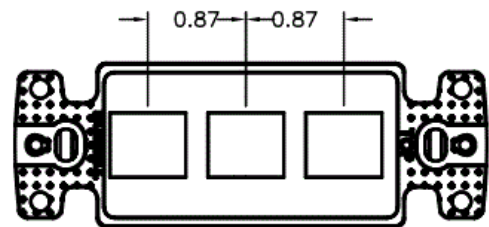

netSELECT

Wallplates

Decorator Frame

HUBBELL

Features

- Fit Industry Standard Rectangular (GFCI) Style Openings
- Accept All Hubbell Jacks and Audio/Video Connectors
- Instant Communication Mounting Capabilities Within a Rectangular (GFCI) or Duplex Electrical Design
- Tamper-Resistant, Rear Keystone Mounting

Applications

Standard residential and commercial NEMA rectangular "GFCI" style face plates
Fire-rated poke through with pedestal
Surface Raceway
Service poles and in-floor boxes

Complementary Products

| | |
|---------------------|--------|
| Decorator Wallplate | NP26LA |
|---------------------|--------|

Online Resources

eCatalog

Dimensions in Inches (mm)

Hubbell Wiring Device-Kellems • Hubbell Incorporated (Delaware) • 40 Waterview Drive • Shelton, CT 06484

Phone (800) 288-6000 • Fax (800) 255-1031 • Specifications subject to change without notice.