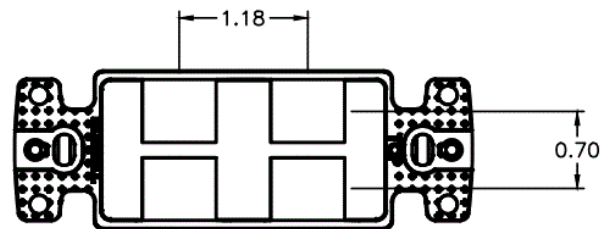

netSELECT

Wallplates

Decorator Frame

Features

- Fit Industry Standard Rectangular (GFCI) Style Openings
- Accept All Hubbell Jacks and Audio/Video Connectors
- Instant Communication Mounting Capabilities Within a Rectangular (GFCI) or Duplex Electrical Design
- Tamper-Resistant, Rear Keystone Mounting

Ordering Information

Description	Color	UPC Number	CatalogNumber
Decorator Frames, 4-Port	Black	883778501135	NS614BK

Listings

UL Listed
CSA Certified
RoHS Compliant

Specifications

Material	High-Impact Thermoplastic
Finish	High Gloss
Mounting	Tamper-resistant, flush keystone

Applications

Standard residential and commercial NEMA rectangular "GFCI" style face plates
Fire-rated poke through with pedestal
Surface Raceway
Service poles and in-floor boxes

Complementary Products

Decorator Wallplate	NP26BK
---------------------	--------

Online Resources

eCatalog

HUBBELL

NS614x
4-PORT FRAME

Dimensions in Inches (mm)

Hubbell Wiring Device-Kellems • Hubbell Incorporated (Delaware) • 40 Waterview Drive • Shelton, CT 06484

Phone (800) 288-6000 • Fax (800) 255-1031 • Specifications subject to change without notice.