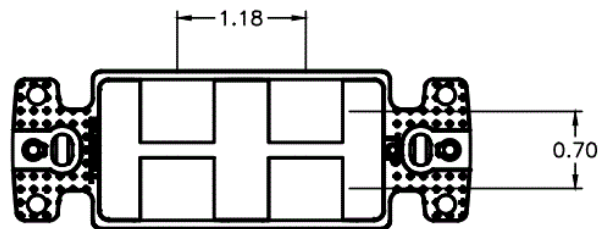

netSELECT

Wallplates

Decorator Frame

Features

- Fit Industry Standard Rectangular (GFCI) Style Openings
- Accept All Hubbell Jacks and Audio/Video Connectors
- Instant Communication Mounting Capabilities Within a Rectangular (GFCI) or Duplex Electrical Design
- Tamper-Resistant, Rear Keystone Mounting

Ordering Information

Description	Color	UPC Number	CatalogNumber
Decorator Frames, 4-Port	Gray	883778501128	NS614GY

Listings

UL Listed
CSA Certified
RoHS Compliant

Specifications

Material	High-Impact Thermoplastic
Finish	High Gloss
Mounting	Tamper-resistant, flush keystone

Applications

Standard residential and commercial NEMA rectangular "GFCI" style face plates
Fire-rated poke through with pedestal
Surface Raceway
Service poles and in-floor boxes

Complementary Products

Decorator Wallplate	NP26GY
---------------------	--------

Online Resources

eCatalog

HUBBELL

NS614x
4-PORT FRAME

Dimensions in Inches (mm)

Hubbell Wiring Device-Kellems • Hubbell Incorporated (Delaware) • 40 Waterview Drive • Shelton, CT 06484

Phone (800) 288-6000 • Fax (800) 255-1031 • Specifications subject to change without notice.