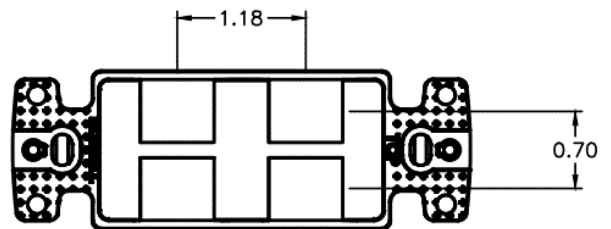

netSELECT

Wallplates

Decorator Frame

Features

- Fit Industry Standard Rectangular (GFCI) Style Openings
- Accept All Hubbell Jacks and Audio/Video Connectors
- Instant Communication Mounting Capabilities Within a Rectangular (GFCI) or Duplex Electrical Design
- Tamper-Resistant, Rear Keystone Mounting

Ordering Information

Description	Color	UPC Number	CatalogNumber
Decorator Frames, 4-Port	Ivory	883778501098	NS614I

Listings

UL Listed
CSA Certified
RoHS Compliant

Specifications

Material	High-Impact Thermoplastic
Finish	High Gloss
Mounting	Tamper-resistant, flush keystone

Applications

Standard residential and commercial NEMA rectangular "GFCI" style face plates
Fire-rated poke through with pedestal
Surface Raceway
Service poles and in-floor boxes

Complementary Products

Decorator Wallplate	NP26I
---------------------	-------

Online Resources

eCatalog

HUBBELL

NS614x
4-PORT FRAME

Dimensions in Inches (mm)

Hubbell Wiring Device-Kellems • Hubbell Incorporated (Delaware) • 40 Waterview Drive • Shelton, CT 06484

Phone (800) 288-6000 • Fax (800) 255-1031 • Specifications subject to change without notice.