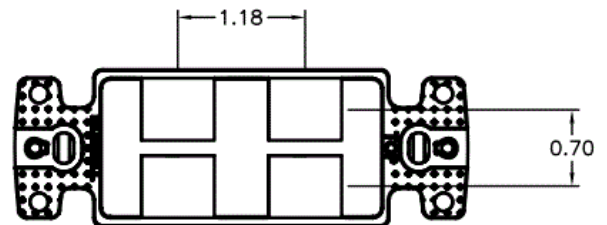

netSELECT

Wallplates

Decorator Frame

Features

- Fit Industry Standard Rectangular (GFCI) Style Openings
- Accept All Hubbell Jacks and Audio/Video Connectors
- Instant Communication Mounting Capabilities Within a Rectangular (GFCI) or Duplex Electrical Design
- Tamper-Resistant, Rear Keystone Mounting

Ordering Information

Description	Color	UPC Number	CatalogNumber
Decorator Frames, 4-Port	Light Almond	883778504020	NS614LA

Listings

UL Listed
CSA Certified
RoHS Compliant

Specifications

Material	High-Impact Thermoplastic
Finish	High Gloss
Mounting	Tamper-resistant, flush keystone

Applications

Standard residential and commercial NEMA rectangular "GFCI" style face plates
Fire-rated poke through with pedestal
Surface Raceway
Service poles and in-floor boxes

Complementary Products

Decorator Wallplate	NP26LA
---------------------	--------

Online Resources

eCatalog

HUBBELL

NS614x
4-PORT FRAME

Dimensions in Inches (mm)

Hubbell Wiring Device-Kellems • Hubbell Incorporated (Delaware) • 40 Waterview Drive • Shelton, CT 06484

Phone (800) 288-6000 • Fax (800) 255-1031 • Specifications subject to change without notice.