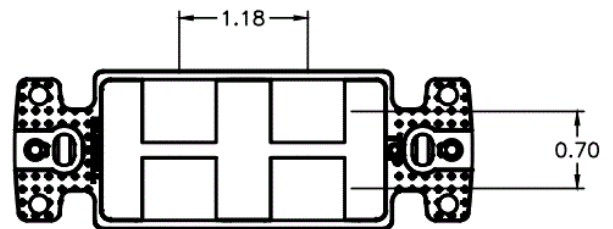

netSELECT

Wallplates

Decorator Frame

Features

- Fit Industry Standard Rectangular (GFCI) Style Openings
- Accept All Hubbell Jacks and Audio/Video Connectors
- Instant Communication Mounting Capabilities Within a Rectangular (GFCI) or Duplex Electrical Design
- Tamper-Resistant, Rear Keystone Mounting

Ordering Information

Description	Color	UPC Number	CatalogNumber
Decorator Frames, 4-Port	White	883778501104	NS614W

Listings

UL Listed
CSA Certified
RoHS Compliant

Specifications

Material	High-Impact Thermoplastic
Finish	High Gloss
Mounting	Tamper-resistant, flush keystone

Applications

Standard residential and commercial NEMA rectangular "GFCI" style face plates
Fire-rated poke through with pedestal
Surface Raceway
Service poles and in-floor boxes

Complementary Products

Decorator Wallplate	NP26W
---------------------	-------

Online Resources

eCatalog

HUBBELL

NS614x
4-PORT FRAME

Dimensions in Inches (mm)

Hubbell Wiring Device-Kellems • Hubbell Incorporated (Delaware) • 40 Waterview Drive • Shelton, CT 06484

Phone (800) 288-6000 • Fax (800) 255-1031 • Specifications subject to change without notice.