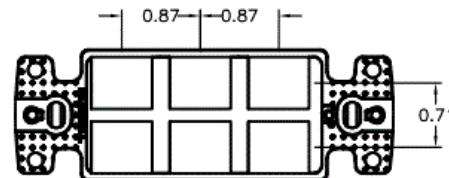

# HUBBELL

NS616x  
6-PORT FRAME

Dimensions in Inches (mm)

Hubbell Wiring Device-Kellems • Hubbell Incorporated (Delaware) • 40 Waterview Drive • Shelton, CT 06484

Phone (800) 288-6000 • Fax (800) 255-1031 • Specifications subject to change without notice.