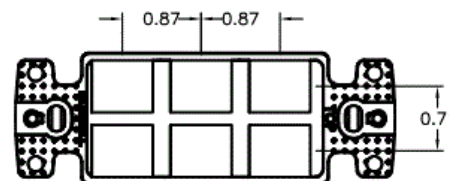

Applications

Standard residential and commercial NEMA rectangular "GFCI" style face plates
Fire-rated poke through with pedestal
Surface Raceway
Service poles and in-floor boxes

Complementary Products

| | |
|---------------------|--------|
| Decorator Wallplate | NP26GY |
|---------------------|--------|

Online Resources

eCatalog

HUBBELL

NS616x
6-PORT FRAME

Dimensions in Inches (mm)

Hubbell Wiring Device-Kellems • Hubbell Incorporated (Delaware) • 40 Waterview Drive • Shelton, CT 06484

Phone (800) 288-6000 • Fax (800) 255-1031 • Specifications subject to change without notice.