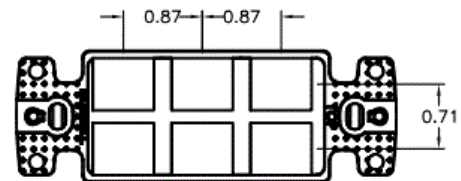

netSELECT

Wallplates

Decorator Frame

Features

- Fit Industry Standard Rectangular (GFCI) Style Openings
- Accept All Hubbell Jacks and Audio/Video Connectors
- Instant Communication Mounting Capabilities Within a Rectangular (GFCI) or Duplex Electrical Design
- Tamper-Resistant, Rear Keystone Mounting

Ordering Information

Description	Color	UPC Number	CatalogNumber
Decorator Frames, 6-Port	Ivory	883778501142	NS616I

Listings

UL Listed
CSA Certified
RoHS Compliant

Specifications

Material	High-Impact Thermoplastic
Finish	High Gloss
Mounting	Tamper-resistant, flush keystone

Applications

Standard residential and commercial NEMA rectangular "GFCI" style face plates
Fire-rated poke through with pedestal
Surface Raceway
Service poles and in-floor boxes

Complementary Products

Decorator Wallplate	NP26I
---------------------	-------

Online Resources

eCatalog

HUBBELL

NS616x
6-PORT FRAME

Dimensions in Inches (mm)

Hubbell Wiring Device-Kellems • Hubbell Incorporated (Delaware) • 40 Waterview Drive • Shelton, CT 06484

Phone (800) 288-6000 • Fax (800) 255-1031 • Specifications subject to change without notice.