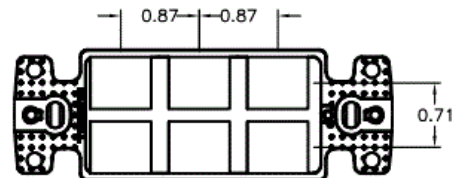

netSELECT

Wallplates

Decorator Frame

Features

- Fit Industry Standard Rectangular (GFCI) Style Openings
- Accept All Hubbell Jacks and Audio/Video Connectors
- Instant Communication Mounting Capabilities Within a Rectangular (GFCI) or Duplex Electrical Design
- Tamper-Resistant, Rear Keystone Mounting

Ordering Information

Description	Color	UPC Number	CatalogNumber
Decorator Frames, 6-Port	White	883778501159	NS616W

Listings

UL Listed
CSA Certified
RoHS Compliant

Specifications

Material	High-Impact Thermoplastic
Finish	High Gloss
Mounting	Tamper-resistant, flush keystone

Applications

Standard residential and commercial NEMA rectangular "GFCI" style face plates
Fire-rated poke through with pedestal
Surface Raceway
Service poles and in-floor boxes

Complementary Products

Decorator Wallplate	NP26W
---------------------	-------

Online Resources

eCatalog

HUBBELL

NS616x
6-PORT FRAME

Dimensions in Inches (mm)

Hubbell Wiring Device-Kellems • Hubbell Incorporated (Delaware) • 40 Waterview Drive • Shelton, CT 06484

Phone (800) 288-6000 • Fax (800) 255-1031 • Specifications subject to change without notice.