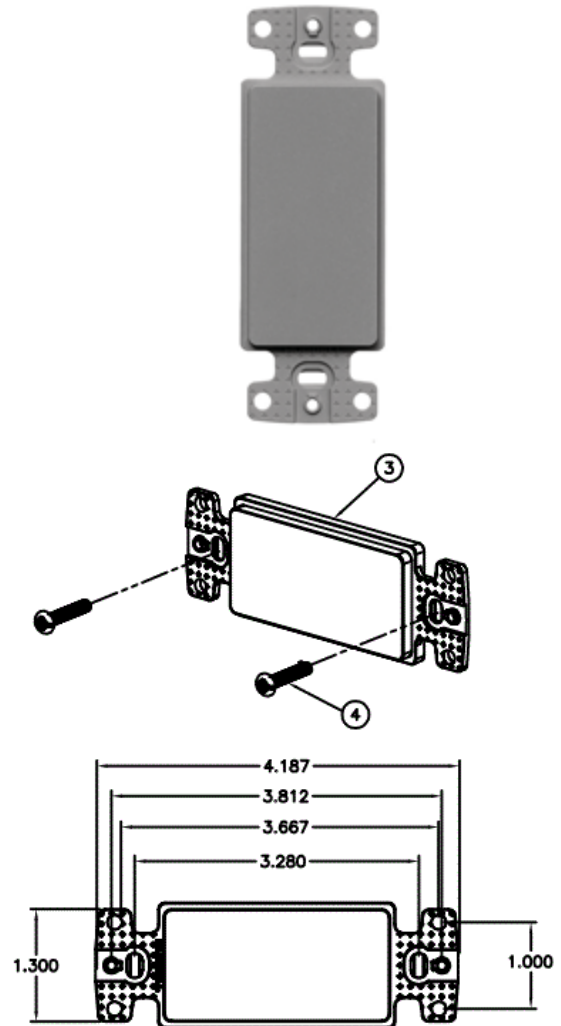

netSELECT

Wallplates

Decorator Frame Adapter Blank

Features

- High Impact-Resistant, Thermoplastic Frame
- Elongated Strap for Better Wall Box Mounting

Ordering Information

Description	Color	UPC Number	CatalogNumber
Decorator Frames, Adapter Blank Gray		883778504594	NS620GY

Listings

UL Listed
CSA Certified
RoHS Compliant

Specifications

Material	High-Impact Thermoplastic
Finish	High Gloss
Mounting	Tamper-resistant, flush keystone

Complementary Products

Decorator Wallplate	NP26GY
---------------------	--------

Online Resources

eCatalog

HUBBELL

Dimensions in Inches (mm)

Hubbell Wiring Device-Kellems • Hubbell Incorporated (Delaware) • 40 Waterview Drive • Shelton, CT 06484

Phone (800) 288-6000 • Fax (800) 255-1031 • Specifications subject to change without notice.