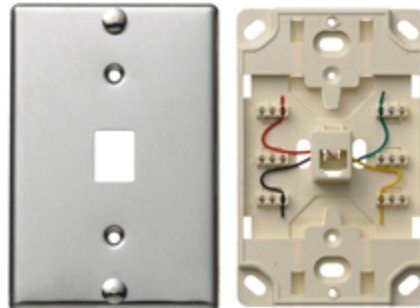

netSELECT

Wallplates

Telephone Wall Jack

Features

- Incorporates Mounting Studs to Wallmount Most Phones
- Aesthetically Pleasing, Low-Profile Design

Ordering Information

Description	Color	UPC Number	CatalogNumber
Telephone Wall Jack Quick Connect, Stainless Steel, 6P4C	Stainless Steel	883778502637	NS723SS

Listings

UL Listed
CSA Certified
Meets FCC Part 68

Specifications

Material	High-Impact Resistant Thermoplastic
Position	6
Conductors	4
Termination Style	Screw

Online Resources

Customer Use Drawing
eCatalog

HUBBELL

Dimensions in Inches (mm)

Hubbell Wiring Device-Kellems • Hubbell Incorporated (Delaware) • 40 Waterview Drive • Shelton, CT 06484

Phone (800) 288-6000 • Fax (800) 255-1031 • Specifications subject to change without notice.