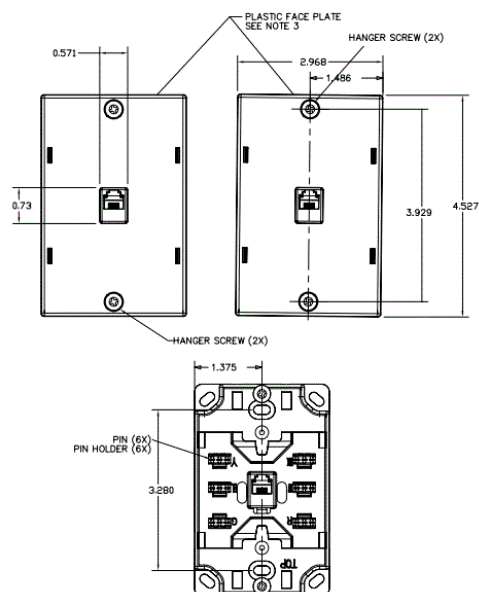

Listings

UL Listed
CSA Certified
Meets FCC Part 68

Specifications

Material	High-Impact Resistant Thermoplastic
Position	6
Conductors	4
Termination Style	Screw

Online Resources

Customer Use Drawing
eCatalog

HUBBELL

Dimensions in Inches (mm)

Hubbell Wiring Device-Kellems • Hubbell Incorporated (Delaware) • 40 Waterview Drive • Shelton, CT 06484

Phone (800) 288-6000 • Fax (800) 255-1031 • Specifications subject to change without notice.