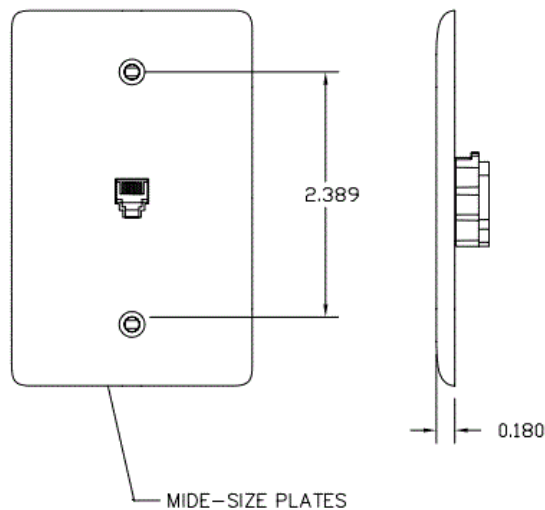

netSELECT

Wallplates

Molded-In Plate for Voice, 1-Gang

Features

- High Impact-Resistant Thermoplastic Construction
- Convenient Screw Down Terminals
- Plate Profile, Color, and Surface Finish Match Hubbell Electrical Wallplates
- Aesthetically Pleasing, Molded-In Appearance

Ordering Information

Description	Color	UPC Number	CatalogNumber
Molded-In Plates for Voice, Standard Size, 1-Gang, One RJ11 Jack, 6P4C, Screw Termination	Ivory	883778501326	NS730I

Listings

UL Listed
CSA Certified
Meets FCC Part 68

Specifications

Material	High-Impact Resistant Thermoplastic
Position	6
Conductors	6
Termination Style	Screw

HUBBELL

Online Resources

Customer Use Drawing
eCatalog

Dimensions in Inches (mm)

Hubbell Wiring Device-Kellems • Hubbell Incorporated (Delaware) • 40 Waterview Drive • Shelton, CT 06484

Phone (800) 288-6000 • Fax (800) 255-1031 • Specifications subject to change without notice.