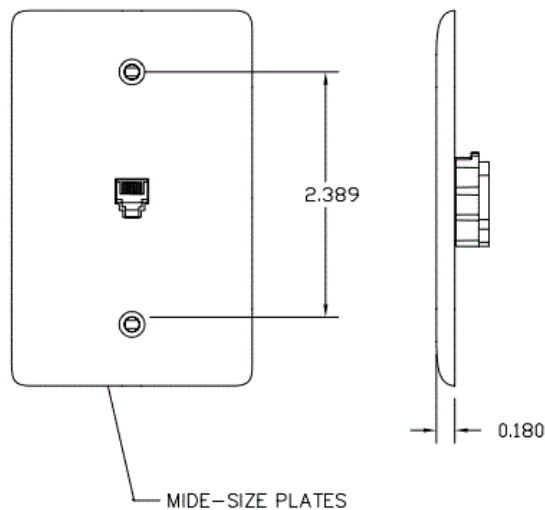

Ordering Information

Description	Color	UPC Number	CatalogNumber
Molded-In Plates for Voice, Standard Size, 1-Gang, One RJ11 Jack, 6P4C, Screw Termination	Light Almond	883778504068	NS730LA

Listings

UL Listed
CSA Certified
Meets FCC Part 68

Specifications

Material	Stainless Steel
Position	6
Conductors	4
Termination Style	Screw

HUBBELL

Online Resources

Customer Use Drawing
eCatalog

Dimensions in Inches (mm)

Hubbell Wiring Device-Kellems • Hubbell Incorporated (Delaware) • 40 Waterview Drive • Shelton, CT 06484