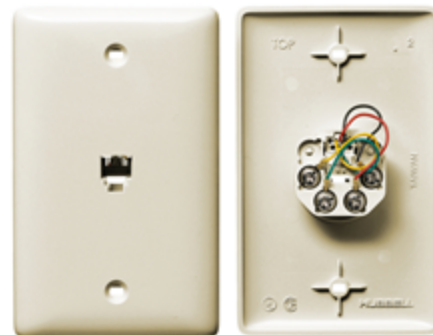

netSELECT

Wallplates

Molded-In Plate for Voice, 1-Gang

Features

- High Impact-Resistant Thermoplastic Construction
- Convenient Screw Down Terminals
- Plate Profile, Color, and Surface Finish Match Hubbell Electrical Wallplates
- Aesthetically Pleasing, Molded-In Appearance

Ordering Information

Description	Color	UPC Number	CatalogNumber
Molded-In Plates for Voice, Standard Size, 1-Gang, One RJ11 Jack, 6P4C, Screw Termination	Light Almond	883778504068	NS730LA

Listings

UL Listed
CSA Certified
Meets FCC Part 68

Specifications

Material	Stainless Steel
Position	6
Conductors	4
Termination Style	Screw

HUBBELL

Online Resources

Customer Use Drawing
eCatalog

Dimensions in Inches (mm)

Hubbell Wiring Device-Kellems • Hubbell Incorporated (Delaware) • 40 Waterview Drive • Shelton, CT 06484