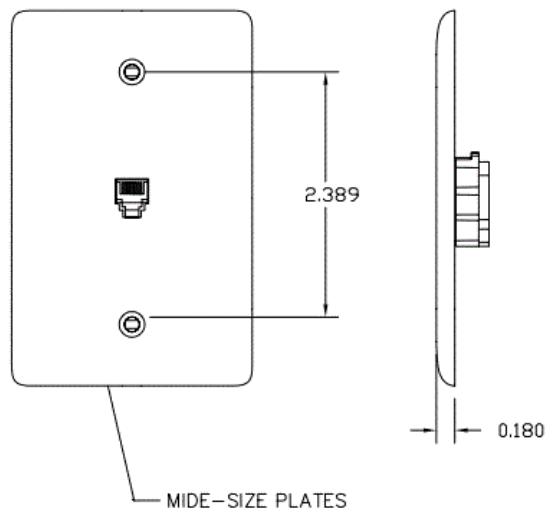

netSELECT

Wallplates

Molded-In Plate for Voice, 1-Gang

Features

- High Impact-Resistant Thermoplastic Construction
- Convenient Screw Down Terminals
- Plate Profile, Color, and Surface Finish Match Hubbell Electrical Wallplates
- Aesthetically Pleasing, Molded-In Appearance

Ordering Information

Description	Color	UPC Number	CatalogNumber
Molded-In Plates for Voice, Standard Size, 1-Gang, One RJ11 Jack, 6P4C, Screw Termination	White	883778501333	NS730W

Listings

UL Listed
CSA Certified
Meets FCC Part 68

Specifications

Material	High-Impact Resistant Thermoplastic
Position	6
Conductors	4
Termination Style	Screw

HUBBELL

Online Resources

Customer Use Drawing
eCatalog

Dimensions in Inches (mm)

Hubbell Wiring Device-Kellems • Hubbell Incorporated (Delaware) • 40 Waterview Drive • Shelton, CT 06484

Phone (800) 288-6000 • Fax (800) 255-1031 • Specifications subject to change without notice.