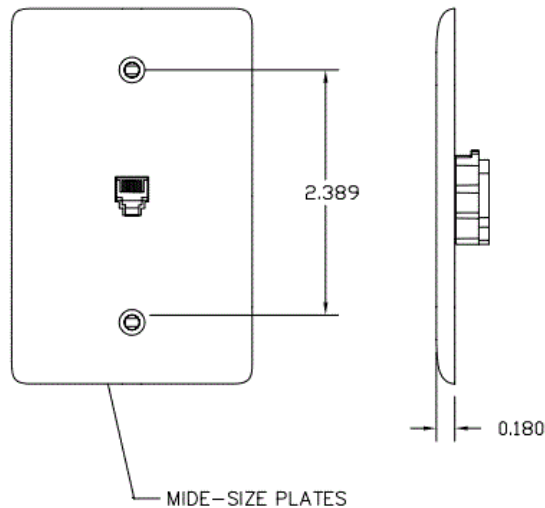

netSELECT

Wallplates

Molded-In Plate for Voice, 1-Gang

Features

- High Impact-Resistant Thermoplastic Construction
- Convenient Screw Down Terminals
- Plate Profile, Color, and Surface Finish Match Hubbell Electrical Wallplates
- Aesthetically Pleasing, Molded-In Appearance

Ordering Information

Description	Color	UPC Number	CatalogNumber
Molded-In Plates for Voice, Standard Size, 1-Gang, One RJ11 Jack, 6P4C, Screw Termination	Brown	883778501357	NS730

Listings

UL Listed
CSA Certified
Meets FCC Part 68

Specifications

Material	High-Impact Resistant Thermoplastic
Position	6
Conductors	6
Termination Style	Screw

HUBBELL

Online Resources

Customer Use Drawing
eCatalog

Dimensions in Inches (mm)

Hubbell Wiring Device-Kellems • Hubbell Incorporated (Delaware) • 40 Waterview Drive • Shelton, CT 06484

Phone (800) 288-6000 • Fax (800) 255-1031 • Specifications subject to change without notice.