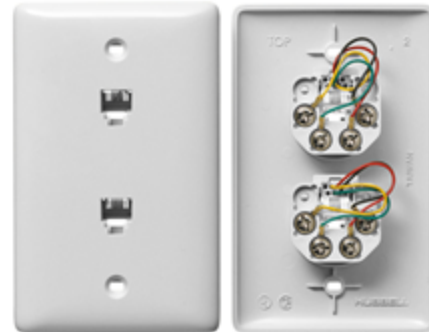

netSELECT

Wallplates

Molded-In Plate for Voice and CATV/Satellite, 1-Gang

HUBBELL

Features

- High Impact-Resistant Thermoplastic Construction
- Convenient Screw Down Terminals
- Plate Profile, Color, and Surface Finish Match Hubbell Electrical Wallplates
- Aesthetically Pleasing, Molded-In Appearance

Ordering Information

Description	Color	UPC Number	CatalogNumber
Molded-In Plates for Voice, Mid-Size, 1-Gang, Duplex RJ11 Jack, 6P4C, Screw Termination	White	883778501517	NS745W

Listings

UL Listed
CSA Certified
Meets FCC Part 68

Specifications

Material	High-Impact Resistant Thermoplastic
Position	6
Conductors	6
Termination Style	Screw

Online Resources

Customer Use Drawing
eCatalog

Dimensions in Inches (mm)

Hubbell Wiring Device-Kellems • Hubbell Incorporated (Delaware) • 40 Waterview Drive • Shelton, CT 06484

Phone (800) 288-6000 • Fax (800) 255-1031 • Specifications subject to change without notice.