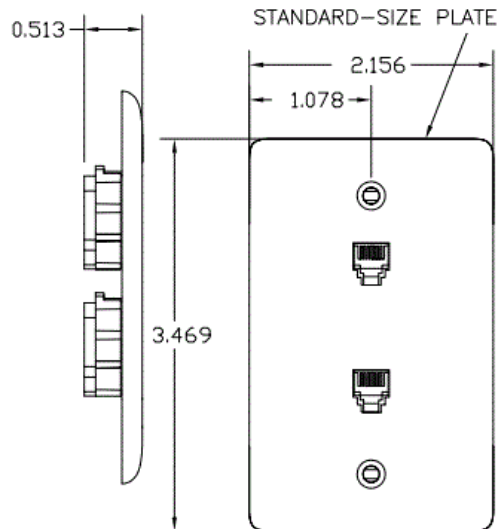

### Ordering Information

Description	Color	UPC Number	CatalogNumber
Molded-In Plates for Voice, Mid-Size, 1-Gang, Duplex RJ11 Jack, 6P4C, Screw Termination	White	883778501517	NS745W

### Specifications

Material	High-Impact Resistant Thermoplastic
Position	6
Conductors	6
Termination Style	Screw