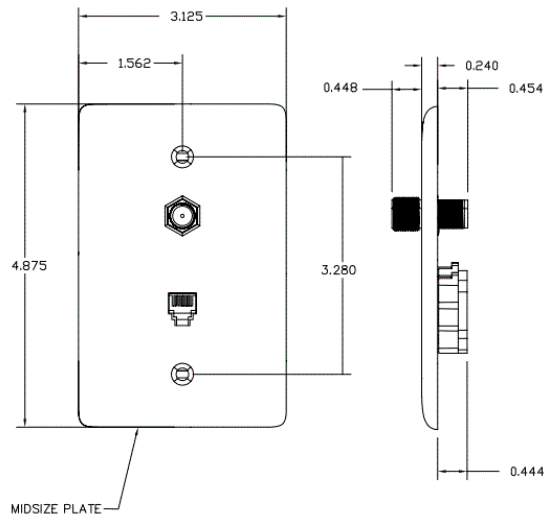

netSELECT

Wallplates

Molded-In Plate for Voice and CATV/Satellite, 1-Gang

Features

- High Impact-Resistant Thermoplastic Construction
- Convenient Screw Down Terminals
- Plate Profile, Color, and Surface Finish Match Hubbell Electrical Wallplates
- Aesthetically Pleasing, Molded-In Appearance

Ordering Information

Description	Color	UPC Number	CatalogNumber
Molded-In Plates for Voice and CATV/Satellite, Mid-Size, 1-Gang, One RJ11 Jack, One F-Type Coupler Bulkhead, 6P6C, Female to Female	Light Almond	883778504129	NS755LA

Listings

UL Listed
CSA Certified
Meets FCC Part 68
RoHS Compliant

Specifications

Material	High-Impact Resistant Thermoplastic
F-Connector	Single F-Type Coupler Bulkhead
Type	Female to Female
Termination Style	Screw

HUBBELL

Online Resources

Customer Use Drawing
eCatalog

Dimensions in Inches (mm)

Hubbell Wiring Device-Kellems • Hubbell Incorporated (Delaware) • 40 Waterview Drive • Shelton, CT 06484

Phone (800) 288-6000 • Fax (800) 255-1031 • Specifications subject to change without notice.