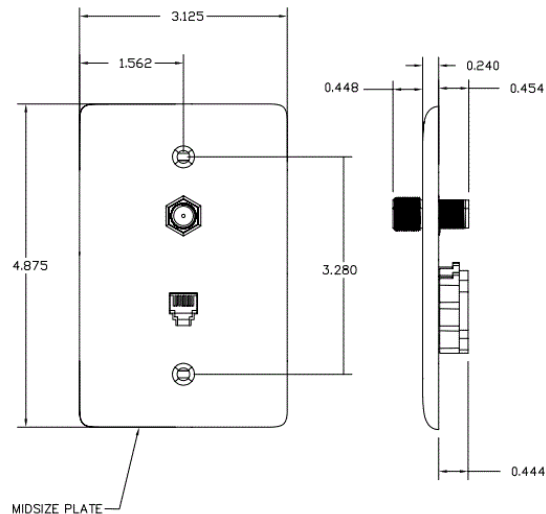

netSELECT

Wallplates

Molded-In Plate for Voice and CATV/Satellite, 1-Gang

Features

- High Impact-Resistant Thermoplastic Construction
- Convenient Screw Down Terminals
- Plate Profile, Color, and Surface Finish Match Hubbell Electrical Wallplates
- Aesthetically Pleasing, Molded-In Appearance

Ordering Information

Description	Color	UPC Number	CatalogNumber
Molded-In Plates for Voice and CATV/Satellite, Mid-Size, 1-Gang, One RJ11 Jack, One F-Type Coupler Bulkhead, 6P6C, Female to Female	White	883778501661	NS755W

Listings

UL Listed
CSA Certified
Meets FCC Part 68
RoHS Compliant

Specifications

Material	High-Impact Resistant Thermoplastic
F-Connector	Single F-Type Coupler Bulkhead
Type	Female to Female
Termination Style	Screw

HUBBELL

Online Resources

Customer Use Drawing
eCatalog

Dimensions in Inches (mm)

Hubbell Wiring Device-Kellems • Hubbell Incorporated (Delaware) • 40 Waterview Drive • Shelton, CT 06484

Phone (800) 288-6000 • Fax (800) 255-1031 • Specifications subject to change without notice.