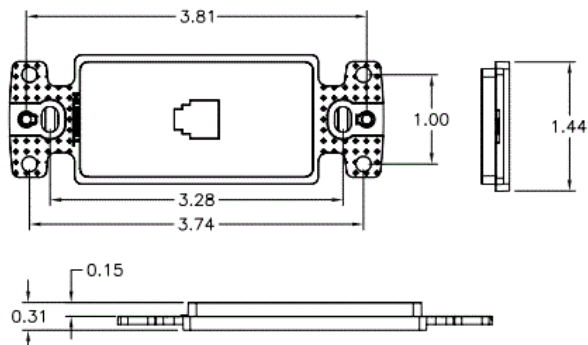

netSELECT

Wallplates

Molded-In Voice and Data Decorator Frame

Features

- High Impact-Resistant Thermoplastic Construction
- Aesthetically Pleasing, Molded-In Appearance

Ordering Information

Description	Color	UPC Number	CatalogNumber
Molded-In Voice and Data Decorator Frame, One RJ11 Jack, 6P4C, Screw Termination	Gray	883778501722	NS770GY

Listings

Meets FCC part 68
UL Listed
CSA Certified
RoHS Compliant

Specifications

Material	High-Impact Resistant Thermoplastic
Position	6
Conductors	6
Termination Style	Screw

Complementary Products

Wallplate	NP26GY
-----------	--------

Online Resources

Customer Use Drawing
eCatalog

HUBBELL

Dimensions in Inches (mm)

Hubbell Wiring Device-Kellems • Hubbell Incorporated (Delaware) • 40 Waterview Drive • Shelton, CT 06484

Phone (800) 288-6000 • Fax (800) 255-1031 • Specifications subject to change without notice.