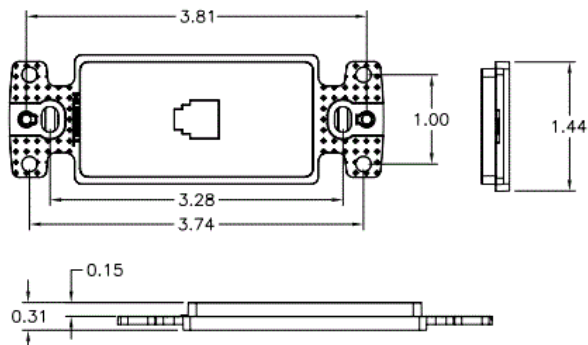

netSELECT

Wallplates

Molded-In Voice and Data Decorator Frame

Features

- High Impact-Resistant Thermoplastic Construction
- Aesthetically Pleasing, Molded-In Appearance

Ordering Information

Description	Color	UPC Number	CatalogNumber
Molded-In Voice and Data Decorator Frame, One RJ11 Jack, 6P4C, Screw Termination	Ivory	883778501692	NS770I

Listings

Meets FCC part 68
UL Listed
CSA Certified
RoHS Compliant

Specifications

Material	High-Impact Resistant Thermoplastic
Jack	One RJ11
Position	6
Conductors	4
Termination Style	Screw

Complementary Products

Wallplate	NP26I

Online Resources

Customer Use Drawing
eCatalog

HUBBELL

Dimensions in Inches (mm)

Hubbell Wiring Device-Kellems • Hubbell Incorporated (Delaware) • 40 Waterview Drive • Shelton, CT 06484

Phone (800) 288-6000 • Fax (800) 255-1031 • Specifications subject to change without notice.