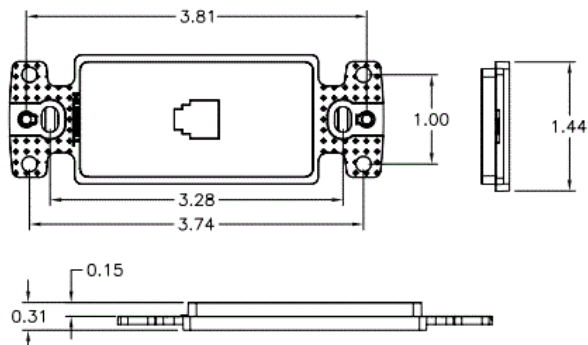

netSELECT

Wallplates

Molded-In Voice and Data Decorator Frame

Features

- High Impact-Resistant Thermoplastic Construction
- Aesthetically Pleasing, Molded-In Appearance

Ordering Information

Description	Color	UPC Number	CatalogNumber
Molded-In Voice and Data Decorator Frame, One RJ11 Jack, 6P4C, Screw Termination	Light Almond	883778504136	NS770LA

Listings

Meets FCC part 68
UL Listed
CSA Certified
RoHS Compliant

Specifications

Material	High-Impact Resistant Thermoplastic
Position	6
Conductors	6
Termination Style	Screw

Complementary Products

Wallplate	NP26LA
-----------	--------

Online Resources

Customer Use Drawing
eCatalog

HUBBELL

Dimensions in Inches (mm)

Hubbell Wiring Device-Kellems • Hubbell Incorporated (Delaware) • 40 Waterview Drive • Shelton, CT 06484

Phone (800) 288-6000 • Fax (800) 255-1031 • Specifications subject to change without notice.