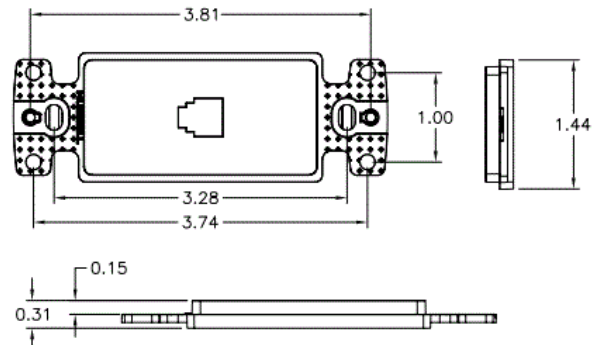

netSELECT

Wallplates

Molded-In Voice and Data Decorator Frame

Features

- High Impact-Resistant Thermoplastic Construction
- Aesthetically Pleasing, Molded-In Appearance

Ordering Information

Description	Color	UPC Number	CatalogNumber
Molded-In Voice and Data Decorator Frame, One RJ11 Jack, 6P4C, Screw Termination	Brown	883778501685	NS770

Listings

Meets FCC part 68
UL Listed
CSA Certified
RoHS Compliant

Specifications

Material	High-Impact Resistant Thermoplastic
Jack	One RJ11
Position	6
Conductors	4
Termination Style	Screw

Complementary Products

Wallplate	NP26
-----------	------

Online Resources

Customer Use Drawing
eCatalog

HUBBELL

Dimensions in Inches (mm)

Hubbell Wiring Device-Kellems • Hubbell Incorporated (Delaware) • 40 Waterview Drive • Shelton, CT 06484