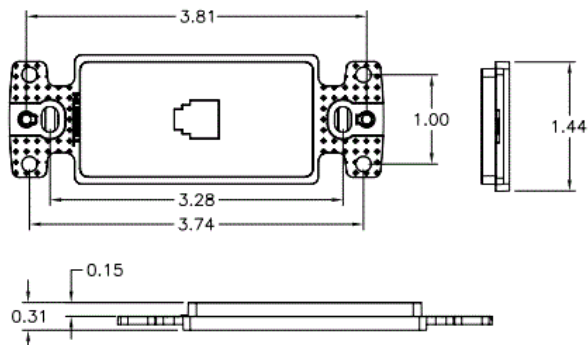

netSELECT

Wallplates

Molded-In Voice and Data Decorator Frame

Features

- High Impact-Resistant Thermoplastic Construction
- Aesthetically Pleasing, Molded-In Appearance

Ordering Information

Description	Color	UPC Number	CatalogNumber
Molded-In Voice and Data Decorator Frame, One RJ11 Jack, 6P6C, Screw Termination	Ivory	883778501753	NS771I

Listings

Meets FCC part 68
UL Listed
CSA Certified
RoHS Compliant

Specifications

Material	High-Impact Resistant Thermoplastic
Jack	One RJ11
Position	6
Conductors	4
Termination Style	Screw

Complementary Products

Wallplate	NP26I
-----------	-------

Online Resources

Customer Use Drawing
eCatalog

HUBBELL

Dimensions in Inches (mm)

Hubbell Wiring Device-Kellems • Hubbell Incorporated (Delaware) • 40 Waterview Drive • Shelton, CT 06484