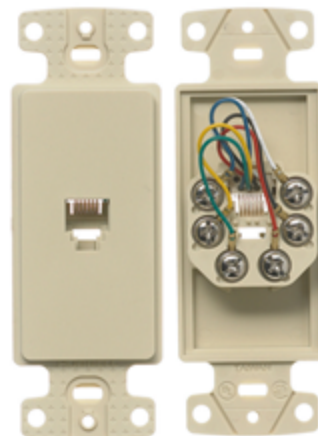

netSELECT

Wallplates

Molded-In Voice and Data Decorator Frame

Features

- High Impact-Resistant Thermoplastic Construction
- Aesthetically Pleasing, Molded-In Appearance

Ordering Information

Description	Color	UPC Number	CatalogNumber
Molded-In Voice and Data Decorator Frame, One RJ11 Jack, 6P6C, Screw Termination	Ivory	883778501753	NS771I

Listings

Meets FCC part 68
UL Listed
CSA Certified
RoHS Compliant

Specifications

Material	High-Impact Resistant Thermoplastic
Jack	One RJ11
Position	6
Conductors	4
Termination Style	Screw

Complementary Products

Wallplate	NP26I
-----------	-------

Online Resources

Customer Use Drawing
eCatalog

HUBBELL

Dimensions in Inches (mm)

Hubbell Wiring Device-Kellems • Hubbell Incorporated (Delaware) • 40 Waterview Drive • Shelton, CT 06484