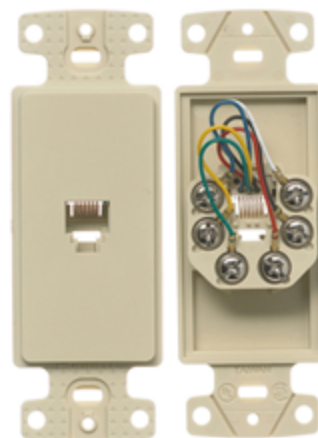

netSELECT

Wallplates

Molded-In Voice and Data Decorator Frame

Features

- High Impact-Resistant Thermoplastic Construction
- Aesthetically Pleasing, Molded-In Appearance

Ordering Information

Description	Color	UPC Number	CatalogNumber
Molded-In Voice and Data Decorator Frame, One RJ11 Jack, 6P6C, Screw Termination	Light Almond	883778503610	NS771LA

Listings

Meets FCC part 68
UL Listed
CSA Certified
RoHS Compliant

Specifications

Material	High-Impact Resistant Thermoplastic
Jack	One RJ11
Position	6
Conductors	4
Termination Style	Screw

Complementary Products

Wallplate	NP26LA
-----------	--------

Online Resources

Customer Use Drawing
eCatalog

HUBBELL

Dimensions in Inches (mm)

Hubbell Wiring Device-Kellems • Hubbell Incorporated (Delaware) • 40 Waterview Drive • Shelton, CT 06484