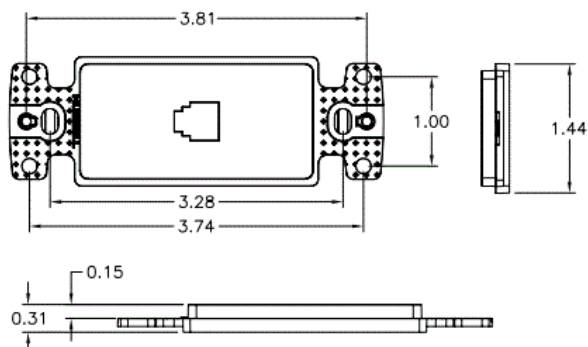

netSELECT

Wallplates

Molded-In Voice and Data Decorator Frame

Features

- High Impact-Resistant Thermoplastic Construction
- Aesthetically Pleasing, Molded-In Appearance

Ordering Information

Description	Color	UPC Number	CatalogNumber
Molded-In Voice and Data Decorator Frame, One RJ11 Jack, 6P6C, Screw Termination	Light Almond	883778503610	NS771LA

Listings

Meets FCC part 68
UL Listed
CSA Certified
RoHS Compliant

Specifications

Material	High-Impact Resistant Thermoplastic
Jack	One RJ11
Position	6
Conductors	4
Termination Style	Screw

Complementary Products

Wallplate	NP26LA
-----------	--------

Online Resources

Customer Use Drawing
eCatalog

HUBBELL

Dimensions in Inches (mm)

Hubbell Wiring Device-Kellems • Hubbell Incorporated (Delaware) • 40 Waterview Drive • Shelton, CT 06484