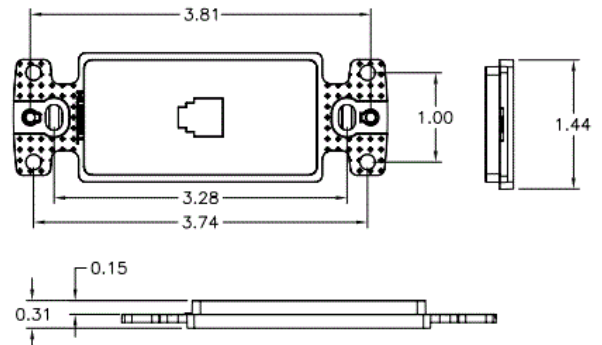

netSELECT

Wallplates

Molded-In Voice and Data Decorator Frame

Features

- High Impact-Resistant Thermoplastic Construction
- Aesthetically Pleasing, Molded-In Appearance

Ordering Information

Description	Color	UPC Number	CatalogNumber
Molded-In Voice and Data Decorator Frame, One RJ11 Jack, 6P6C, Screw Termination	Brown	883778501746	NS771

Listings

Meets FCC part 68
UL Listed
CSA Certified
RoHS Compliant

Specifications

Material	High-Impact Resistant Thermoplastic
Jack	One RJ11
Position	6
Conductors	4
Termination Style	Screw

Complementary Products

Wallplate	NP26
-----------	------

Online Resources

Customer Use Drawing
eCatalog

HUBBELL

Dimensions in Inches (mm)

Hubbell Wiring Device-Kellems • Hubbell Incorporated (Delaware) • 40 Waterview Drive • Shelton, CT 06484