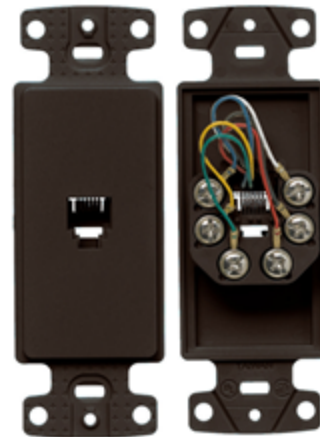

netSELECT

Wallplates

Molded-In Voice and Data Decorator Frame

Features

- High Impact-Resistant Thermoplastic Construction
- Aesthetically Pleasing, Molded-In Appearance

Ordering Information

Description	Color	UPC Number	CatalogNumber
Molded-In Voice and Data Decorator Frame, One RJ11 Jack, 6P6C, Screw Termination	Brown	883778501746	NS771

Listings

Meets FCC part 68
UL Listed
CSA Certified
RoHS Compliant

Specifications

Material	High-Impact Resistant Thermoplastic
Jack	One RJ11
Position	6
Conductors	4
Termination Style	Screw

Complementary Products

Wallplate	NP26
-----------	------

Online Resources

Customer Use Drawing
eCatalog

HUBBELL

Dimensions in Inches (mm)

Hubbell Wiring Device-Kellems • Hubbell Incorporated (Delaware) • 40 Waterview Drive • Shelton, CT 06484