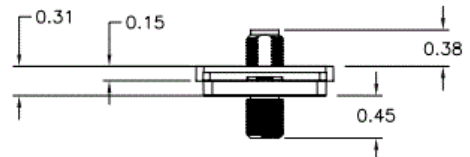

Listings

Meets FCC part 68
UL Listed
CSA Certified
RoHS Compliant

Specifications

Material	High-Impact Resistant Thermoplastic
Jack	Duplex RJ11
Position	6
Conductors	6
Termination Style	Screw

Complementary Products

Wallplate	NP26LA
-----------	--------

Online Resources

Customer Use Drawing
eCatalog

HUBBELL

Dimensions in Inches (mm)

Hubbell Wiring Device-Kellems • Hubbell Incorporated (Delaware) • 40 Waterview Drive • Shelton, CT 06484