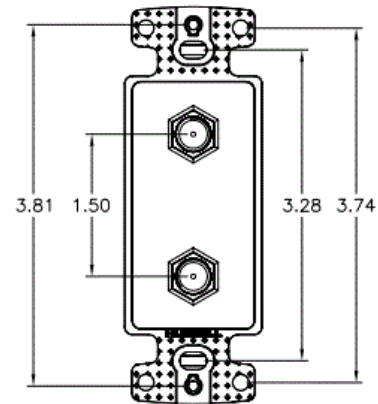

netSELECT

Wallplates

Molded-In Video and Voice Decorator Frame

Features

- High Impact-Resistant Thermoplastic Construction
- Aesthetically Pleasing, Molded-In Appearance

Ordering Information

Description	Color	UPC Number	Catalog Number
Molded-In Video and Voice Decorator Frame, Single F-Type Coupler Bulkhead, Female to Female, Screw Termination	Light Almond	883778504143	NS780LA

Listings

Meets FCC part 68
UL Listed
CSA Certified
RoHS Compliant

Specifications

Material	High-Impact Resistant Thermoplastic
Jack	Duplex RJ11
Position	6
Conductors	6
Termination Style	Screw

Complementary Products

Wallplate	NP26LA
-----------	--------

Online Resources

Customer Use Drawing
eCatalog

HUBBELL

Dimensions in Inches (mm)

Hubbell Wiring Device-Kellems • Hubbell Incorporated (Delaware) • 40 Waterview Drive • Shelton, CT 06484