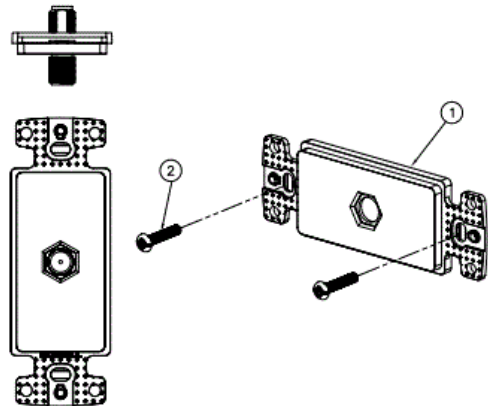

netSELECT

Wallplates

Molded-In Video and Voice Decorator Frame

Features

- High Impact-Resistant Thermoplastic Construction
- Aesthetically Pleasing, Molded-In Appearance

Ordering Information

Description	Color	UPC Number	CatalogNumber
Molded-In Video and Voice Decorator Frame, Single F-Type Coupler Bulkhead, Female to Female, Screw Termination	White	883778501807	NS780W

Listings

Meets FCC part 68
UL Listed
CSA Certified
RoHS Compliant

Specifications

Material	High-Impact Resistant Thermoplastic
Jack	Duplex RJ11
Position	6
Conductors	6
Termination Style	Screw

Complementary Products

Wallplate	NP26W
-----------	-------

Online Resources

Customer Use Drawing
eCatalog

HUBBELL

Dimensions in Inches (mm)

Hubbell Wiring Device-Kellems • Hubbell Incorporated (Delaware) • 40 Waterview Drive • Shelton, CT 06484